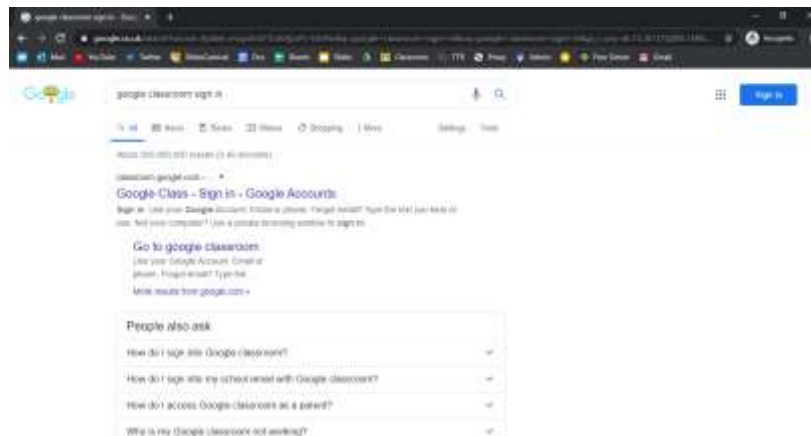

GOOGLE CLASSROOM SIGN IN

1. Open a web browser and search for 'Google Classroom Sign In'.

2. Click on 'Go to Google Classroom'

3. Enter the email address you have been given, press next.

4. Enter your password, then press next.