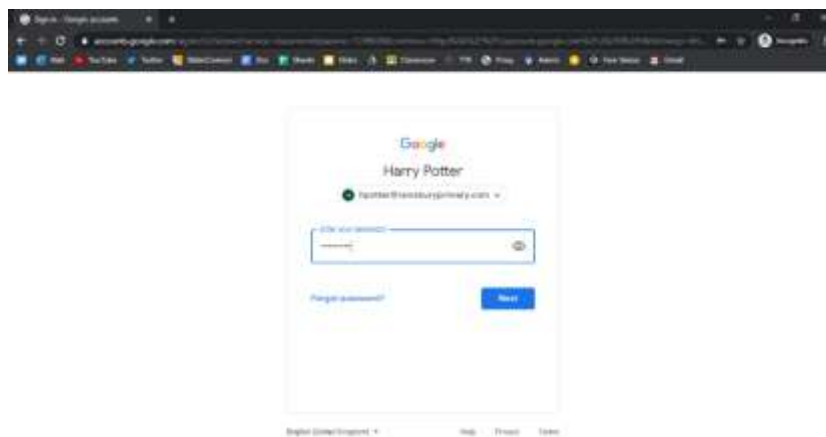

GOOGLE CLASSROOM SIGN IN

1. Open a web browser and search for 'Google Classroom Sign In'.

2. Click on 'Go to Google Classroom'

3. Enter the email address you have been given, press next.

4. Enter your password, then press next.